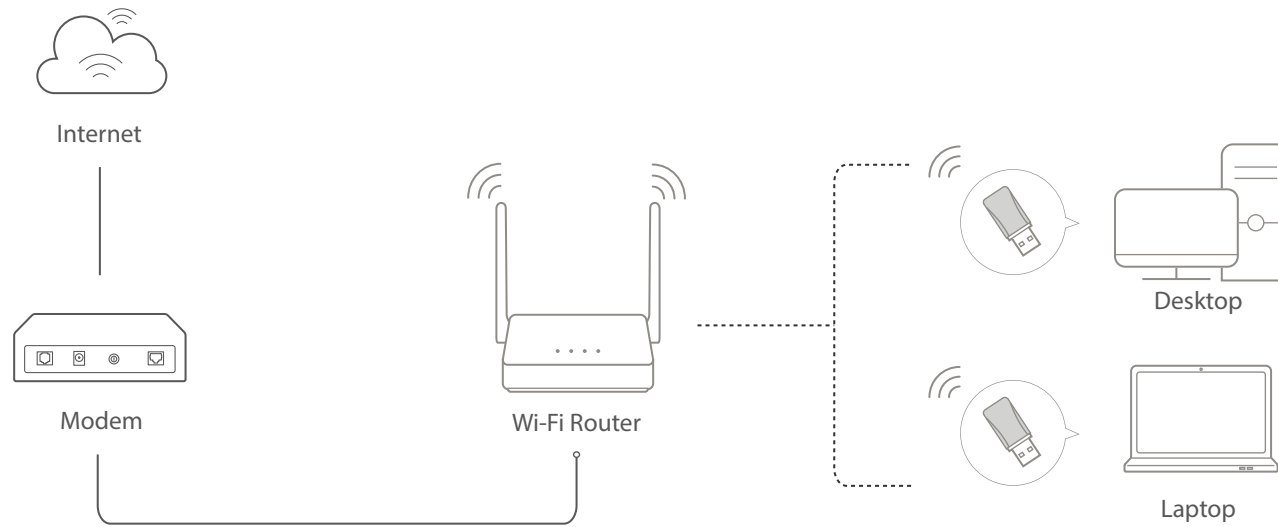

N300 Wireless Mini USB Adapter

Model: MW300UM

// Highlights

- Provides fast 300Mbps Wi-Fi connections for wired devices
- Ideal for online gaming, HD streaming, web browsing, and more
- Supports Windows 10/8.1/8/7/XP (32/64bit)

// Connections

// Specifications

Physical Specifications

Interface
USB 2.0

Dimensions (W x D x H)
42.9 x 17.2 x 8.5mm

Antenna
Internal

Wireless Specifications

Wireless Standards	Frequency	EIRP	Wireless Security	Wireless Function
IEEE 802.11b/g/n	2.4-2.4835GHz	<20dBm (EIRP)	WEP, WPA/WPA2, WPA-PSK/WPA2-PSK	Enable/Disable Wireless Radio, Wireless Statistics